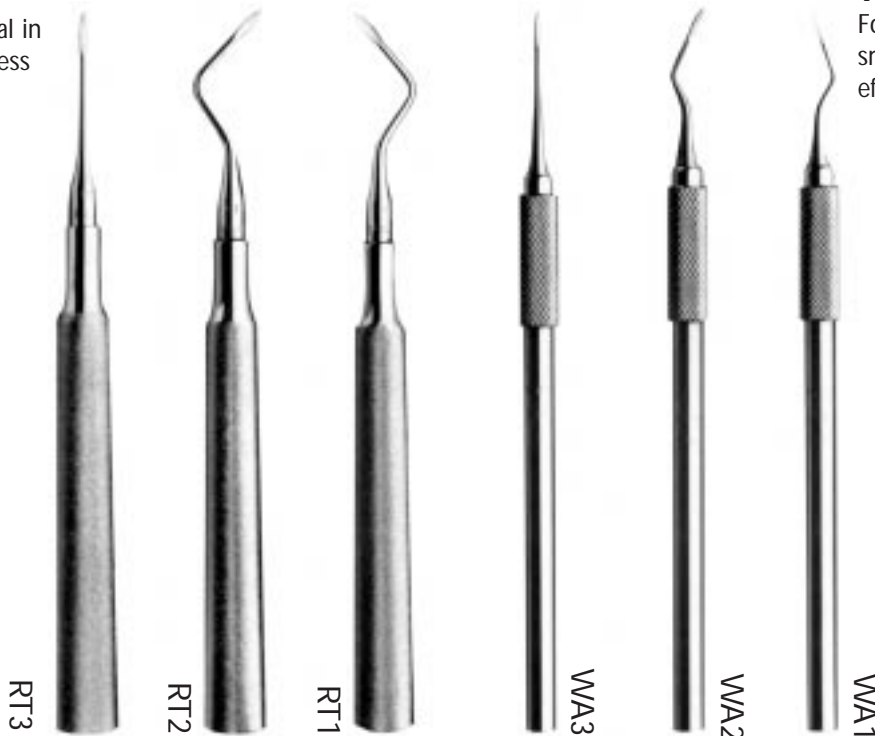

## Oral Surgery Instruments

EX31 Friedman Rongeur Delicate (14cm)

EX27 - Slightly curved jaws for use with small animals

EX26 Small breed extracting forcep

EX25 Lower anterior forcep

EX24 Upper anterior forcep

## Instruments for Muco-Periosteal Surgery

EX45 Curved Serated Scissor (12.5cm)

EX47 Crile-Wood Grooved Needle Holder (15cm)

## Cislak Root Tip Picks

**Heidbrink Root Tip Picks**  
Picks For root removal in areas of restricted access

**West Apical Root Tips**  
For removal of extremely small apices. Especially effective in feline work.